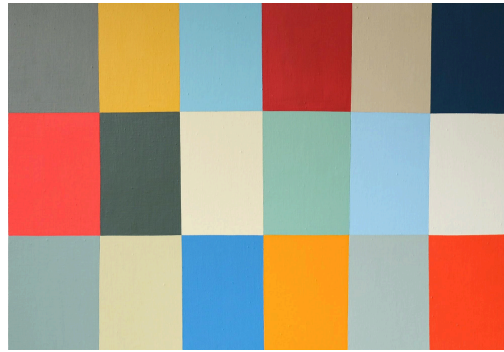

SOLUNA

FINE ART

San Gimignano

Jon Poblador (b.1971 in Quezon City, Philippines)

Date: 7 May - 20 June 2026

Opening Reception: 7 May (Thur) 6 - 8 pm

Venue: Soluna Fine Art, G/F, 52 Sai Street, Sheung Wan, Hong Kong

Jon Poblador, *Sequence No. 08 (After Hesse)*, 2025, Acrylic on linen over panel, 70 x 100 cm

Soluna Fine Art is proud to present *San Gimignano*, a solo exhibition by Hong Kong-based Filipino American artist Jon Poblador. Inspired by his visit to the Italian city last year, he was deeply moved by the colors encountered in one of its ancient churches. The exhibition presents a new body of work shaped not by image, but by an experience of atmosphere. Poblador's paintings are not concerned with representation, but rather immerse the viewers in the act of looking.

Working within his signature grid, Poblador constructs each surface through hundreds of repeated marks. Though structured, the grid is not a rigid or prescriptive form, but a condition for attention, enabling focus, discipline, and commitment. Within this framework, color is both composed and discovered, shifting through adjustment and chance. Built up via carefully considered palettes and layered applications of paint, the labor of the work remains largely unseen. Over time, colors contained within individual units begin to dissolve into one another, forming a shared, atmospheric field. As relationships between colors evolve, the surface opens, and what first appears still begins to feel quietly inhabited.

Each brushstroke functions as a kind of silent prayer, meditative, devotional, and sustained by focused attention. *San Gimignano* invites a slower mode of looking. These paintings do not reveal themselves at a glance; they unfold over time. Through sustained attention, something begins to surface, not a fixed meaning, but a shift in awareness. The surface shifts from structure to atmosphere, from stillness to a quiet sense of presence.

San Gimignano will be on view at Soluna Fine Art from 7 May to 20 June 2026, with an opening reception on 7 May (Thurs) at 6 - 8 pm. The artist will also be present.